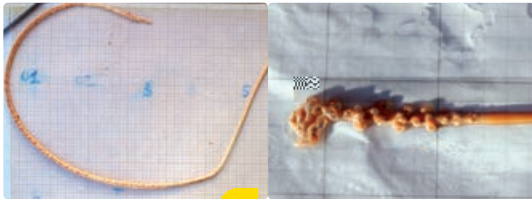

# CHONDRICHTYANS

***Gymnura altavela* - RGL**  
Spiny butterfly ray / Raie-papillon

Glo Med

CORALS

Salmon-pink, brittle fan-shaped gorgonians - CALL

White, stem-like sea pens - STEM

VU

Candelabrum-shaped, red gorgonians - ELLP

VU

Tall, white or yellow whip gorgonians (*Viminella flagellum*) - VIMF

*Viminella flagellum*